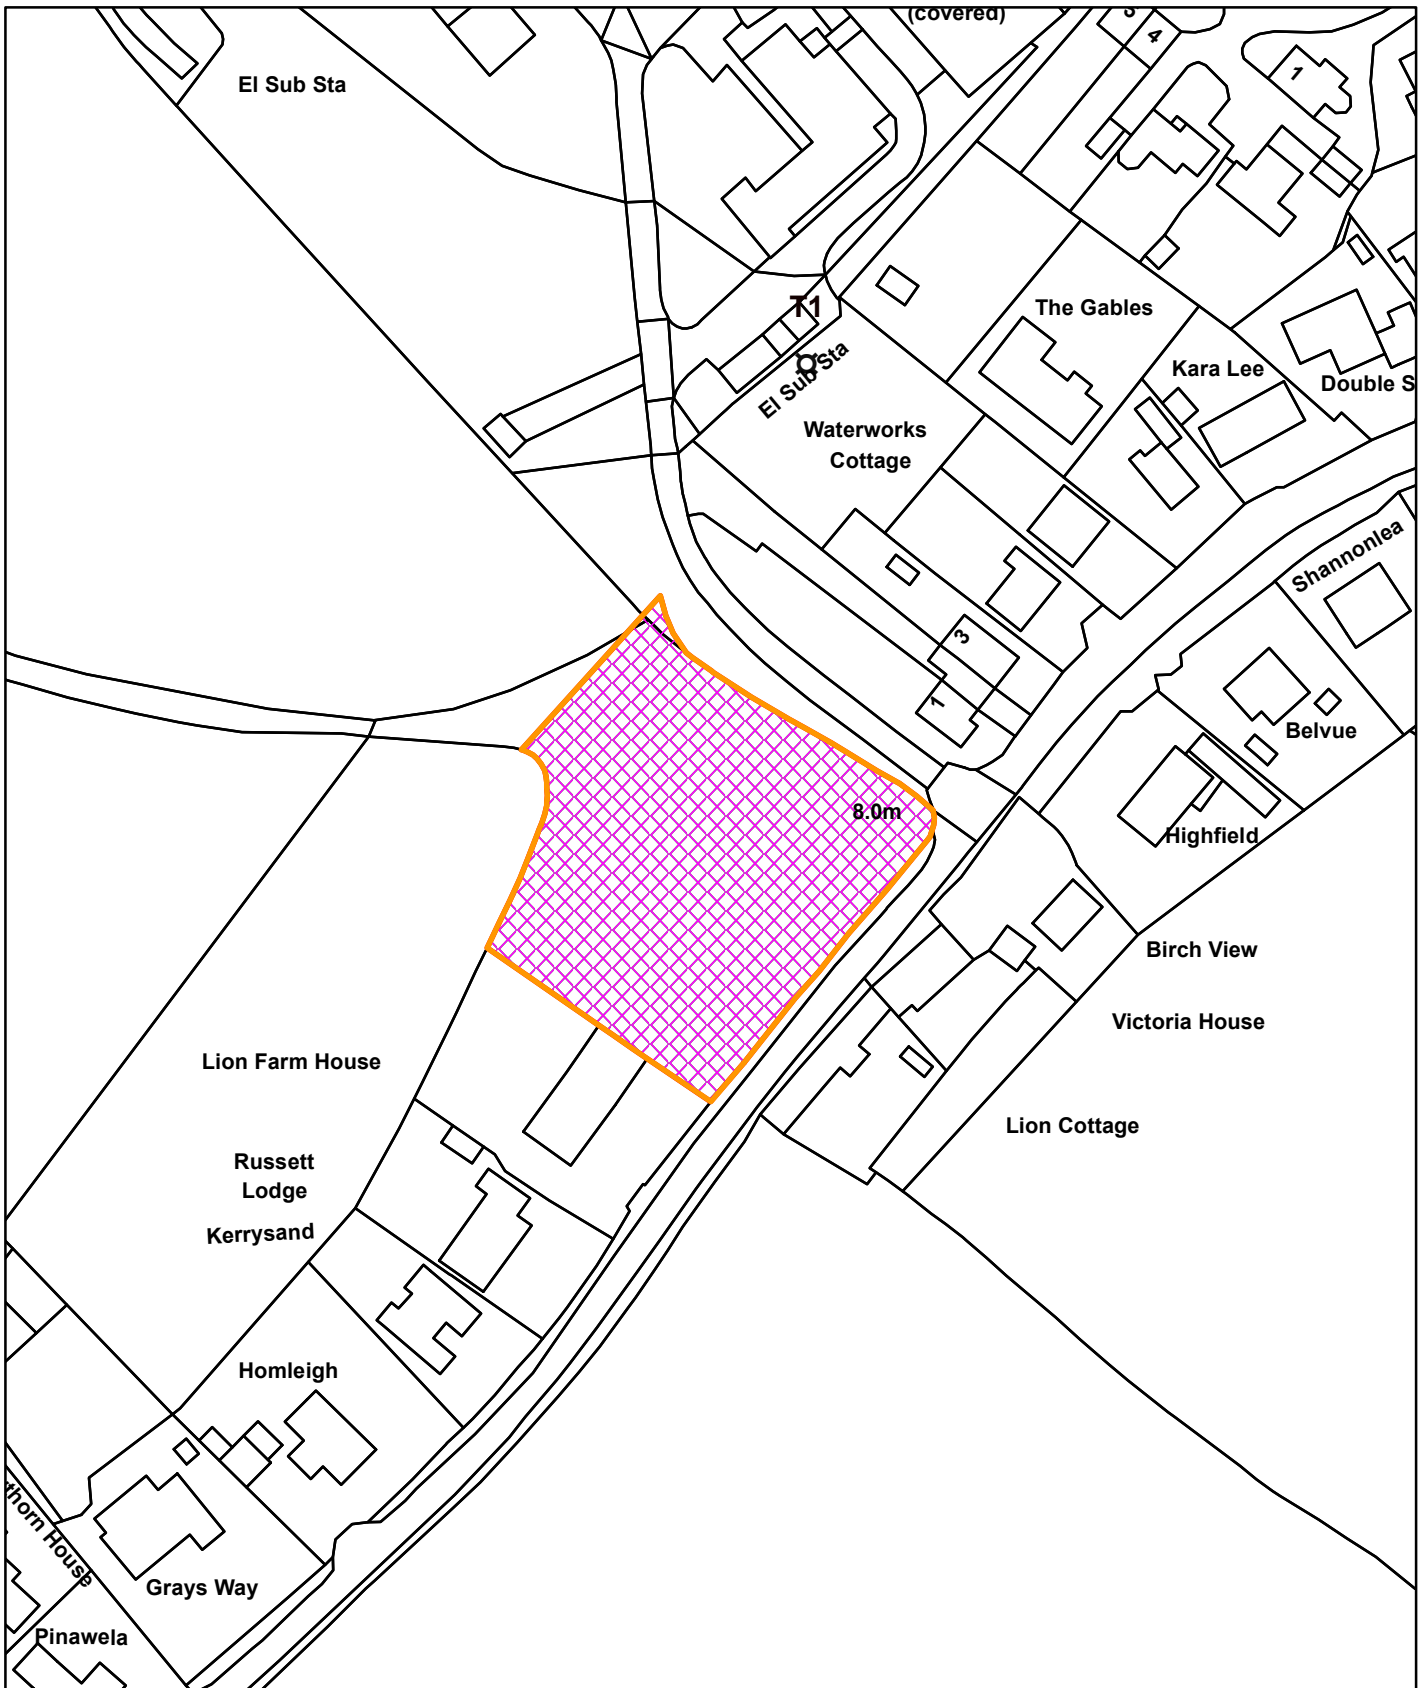

21/01787/F

Land NE of Lion Farm House The Street Marham Norfolk PE33 9JN

© Crown copyright and database rights 2022
Ordnance Survey 100024314

19/12/2022